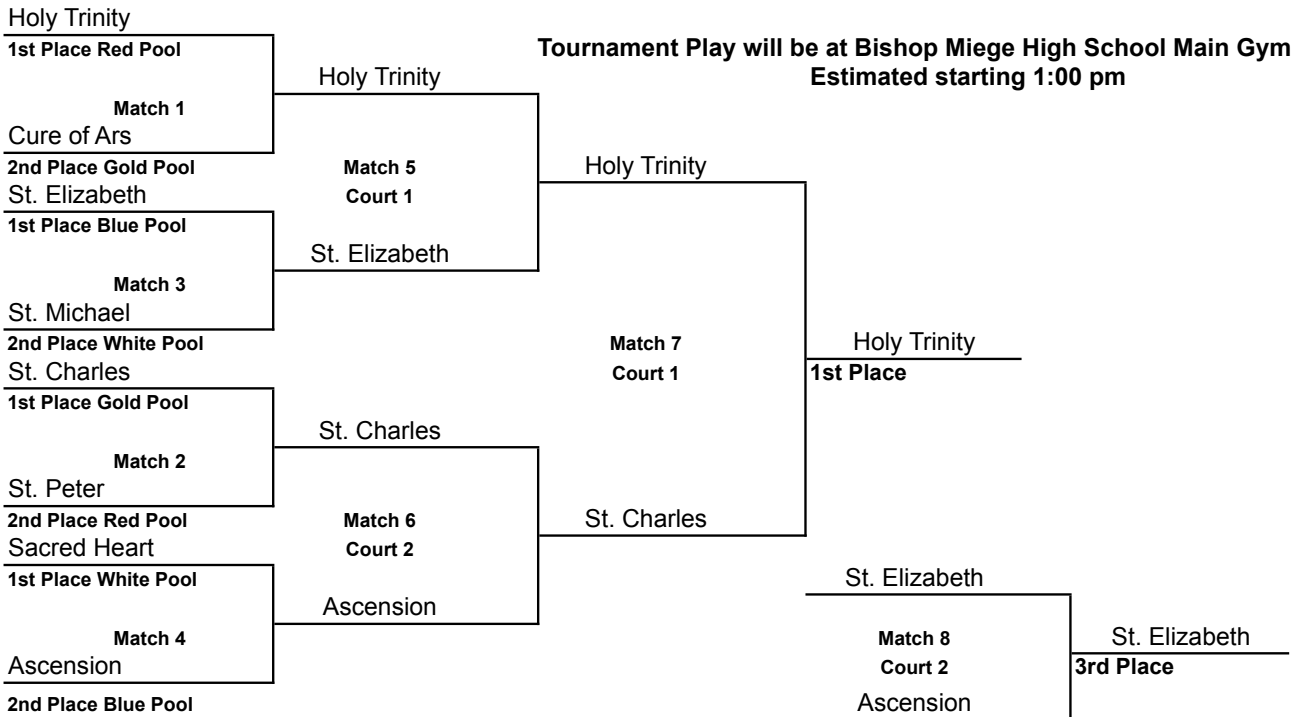

8th Grade Girls' Catholic Invitational Volleyball Tournament
Saturday, October 12, 2013 - Bishop Miege High School

Red Pool	White Pool	Blue Pool	Gold Pool
Main Gym	Main Gym	North Campus	North Campus

	Court 1	Court 2	Court 3	Court 4			
1	Holy Trinity	1	St. Michael	1	Ascension	1	Cure of Ars
2	Good Shepherd	2	Sacred Heart	2	John Paul II	2	Corpus Christi
3	Visitation-Moreno	3	Presentation	3	Visitation-B	3	St. Peter-Maddox
4	St. Peter-Buren	4	St. Therese	4	St. Elizabeth	4	St. Charles

TIME	4 - team pool	-	All Courts
8:00 AM	1	vs	2
8:40 AM	3	vs	4
	1	vs	3
	2	vs	4
	4	vs	1
	3	vs	2

High School Rules will be used to govern play with the following exceptions:
 All Pools - Each match will consist of 2 games - Rally Scoring - 25 points, with 27 pt. cap.
 start 4-4. Starting Times - First two matches will not begin before scheduled starting time. Other matches
 will start after the conclusion of previous match. Warm-up 6 minutes between matches shared court.
 Each team must supply a line judge

Top two teams from each pool advance to single elimination round
 Tournament Play - Each match will consist of best 2 of 3 games. Rally scoring - 25 points, win by two, no
 cap. 3rd game to 15 points, win by two, no cap. All games start at 0 - 0

Pool Play Tie Breakers - Tournament Seeding
 Head to Head record (two teams)
 Total point spread in all pool games (two or three teams - seeding only)
 Team can't be sent home on points - (2 and 3 seed from pool, one game playoff, 15 pts, win by 2, no cap)